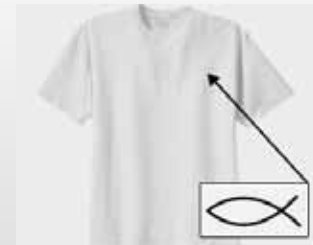

Boy's T-Shirts: $14.95

Ring-spun cotton feels super-soft yet resists rough wear & tear. Contrast tape reinforces back neck, to help prevent raveling and rip-out. Two-needle topstitch trim strengthens collar, cuffs, and hem.

100% Cotton

Sizes: XS, S, M, L, XL

Colors: Green, Light Blue, Navy, Red, White