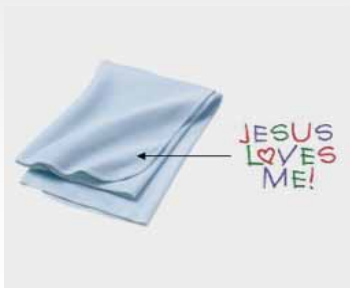

DressDivinely.com

865 Tahoe Blvd., Suite 214
Incline Village, NV 89451

Phone: 310-498-8769

Email: Info@DressDivinely.com

Scan & Email Orders to: Orders@DressDivinely.com

Item #: BRB

Baby Receiving Blanket: $12.95