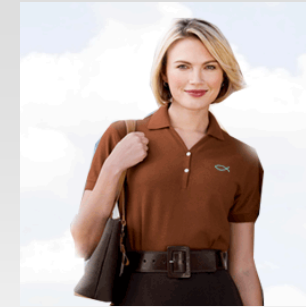

DressDivinely.com

865 Tahoe Blvd., Suite 214
Incline Village, NV 89451

Phone: 310-498-8769

Email: Info@DressDivinely.com

Scan & Email Orders to: Orders@DressDivinely.com