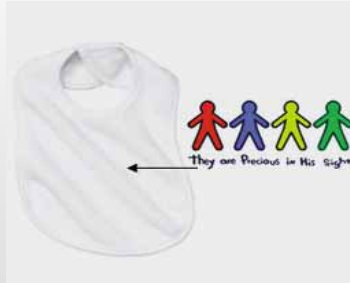

Item #: TBW

Terry Bibs: $7.95

Plenty of space for our message of faith on this super-practical accessory.
Contrast binding gives it extra pizzazz!

6.5-ounce, 65/35 poly/cotton terry. Velcro closure makes it easy to get this bib on and off without the fuss .

Colors: Blue, Pink, White